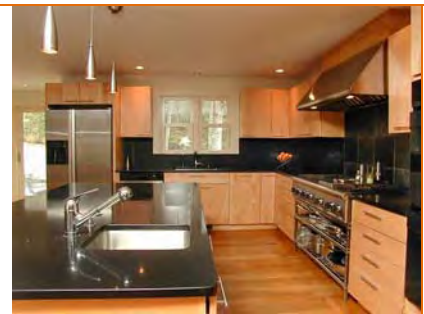

THE MATTHEWS GROUP

Lifestyles
FOR *Sale*

Stacey Matthews • matthewss@raveisre.com
staceymatthews.com • raveis.com • 860-868-9066

Town: Washington, CT

New Price: \$1,295,000

Original Price: \$1,495,000

Style: Modern Shingle Style

Bedrooms: 4

Bathrooms: 4

Square Feet: 4,500 ±

Acreage: 3.5 ± acres

Call or Email: Stacey Matthews: 860-868-9066; matthewss@raveisre.com to request more information.

Description: Shingle style home with a modern flare. All newly renovated with great room and open floor plan. Excellent location with flat land and rushing brook. Abuts 1000+ acre land trust with direct access to miles of walking trails!

- Hardwood floors throughout.
- Great room with huge double sided slate fireplace that opens to dining room.
- Double height ceiling in great room with floor to ceiling windows.
- Gourmet kitchen with center island, walk-in pantry, and breakfast room that opens to the terrace.
- Sunroom which also opens to terrace
- 2 large bluestone terraces wrap the back and side of the house.
- Finished basement game room/media room and partially finished gym area.
- 3 car garage.
- Huge studio space which could be combined with 4th bedroom for in laws suite (separate entrance).
- Master with walk-in closets, double sink, and Jacuzzi tub.
- Glamorous large den/office with fireplace and doors to the terrace.