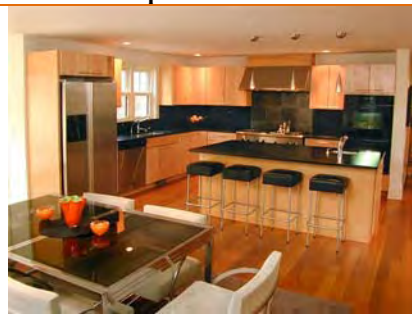

THE MATTHEWS GROUP

Lifestyles
FOR *Sale*

Stacey Matthews • matthewss@raveisre.com
staceymatthews.com • raveis.com • 860-868-9066

Town: Washington, CT

New Price: \$1,295,000

Original Price: \$1,495,000

Style: Modern Shingle Style

Bedrooms: 4

Bathrooms: 4

Square Feet: 4,500 ±

Acreage: 3.5 ± acres

Call or Email: Stacey Matthews: 860-868-9066; matthewss@raveisre.com to request more information.

Description: Shingle style home with a modern flare. All newly renovated with great room and open floor plan. Excellent location with flat land and rushing brook. Abuts 1000+ acre land trust with direct access to miles of walking trails!

- Hardwood floors throughout.
- Great room with huge double sided slate fireplace that opens to dining room.
- Double height ceiling in great room with floor to ceiling windows.
- Gourmet kitchen with center island, walk-in pantry, and breakfast room that opens to the terrace.
- Sunroom which also opens to terrace
- 2 large bluestone terraces wrap the back and side of the house.
- Finished basement game room/media room and partially finished gym area.
- 3 car garage.
- Huge studio space which could be combined with 4th bedroom for in laws suite (separate entrance).
- Master with walk-in closets, double sink, and Jacuzzi tub.
- Glamorous large den/office with fireplace and doors to the terrace.