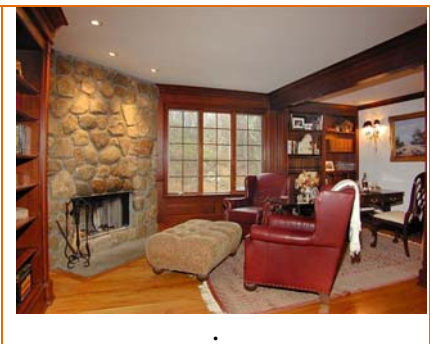

THE MATTHEWS GROUP

Lifestyles
FOR *Sale*

Stacey Matthews • matthewss@raveisre.com
staceymatthews.com • raveis.com • 860-868-9066

Town: Roxbury, CT

Price: \$1,995,000

Style:

Bedrooms: 6

Bathrooms: 5.5

Square Feet: 6,300 ±

Acreage: 38 ± acres

Call or Email: Stacey Matthews: 860-868-9066; matthewss@raveisre.com to request more information.

Description: Your own Nature Preserve! This property will give you the complete Privacy you have been craving. The house is set in the center of 38+ unique acres with rocky granite outcroppings and stunning views over a rushing Brook and Pond. A long oil and stone driveway winds up from the lighted stone pillars at the property entrance up to the enormous granite steps of the Foyer. The house has been completely renovated and boasts a total of 6 bedrooms and over 6300 square feet. The large Master Suite has 2 fireplaces, a sitting room, office and walk in closets. Above the attached 2 car garage is a 2 bedroom guest, staff, or in/law apt. The cozy Library includes chestnut flooring, cherry paneling and a stone fireplace, built with stone found on the property. The Living Room also features a stone fireplace that extends floor to ceiling and looks out to the canopy of trees and the stream. The dramatic Family Room is the center of the house. It opens to the Kitchen and the media area and features a vaulted ceiling with exposed beams, a copper topped wet bar, and a circular fireplace with a copper hood. 7 sets of French doors open from the Family Room/Kitchen to the wrap around deck which overlooks the Pond. The basement offers further surprises: a Playroom, Exercise Room and 3600 bottle custom Wine Cellar. All within 1 hour 30 minutes of NYC. This home is the perfect spot to bring your family and escape it all!